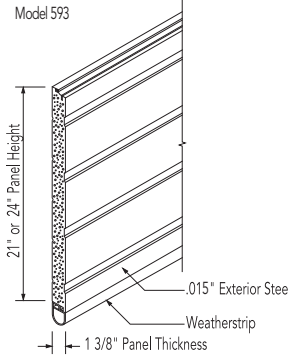

Raised, textured panel