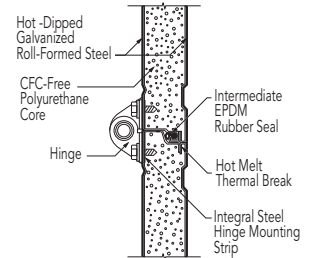

Raised, textured panel